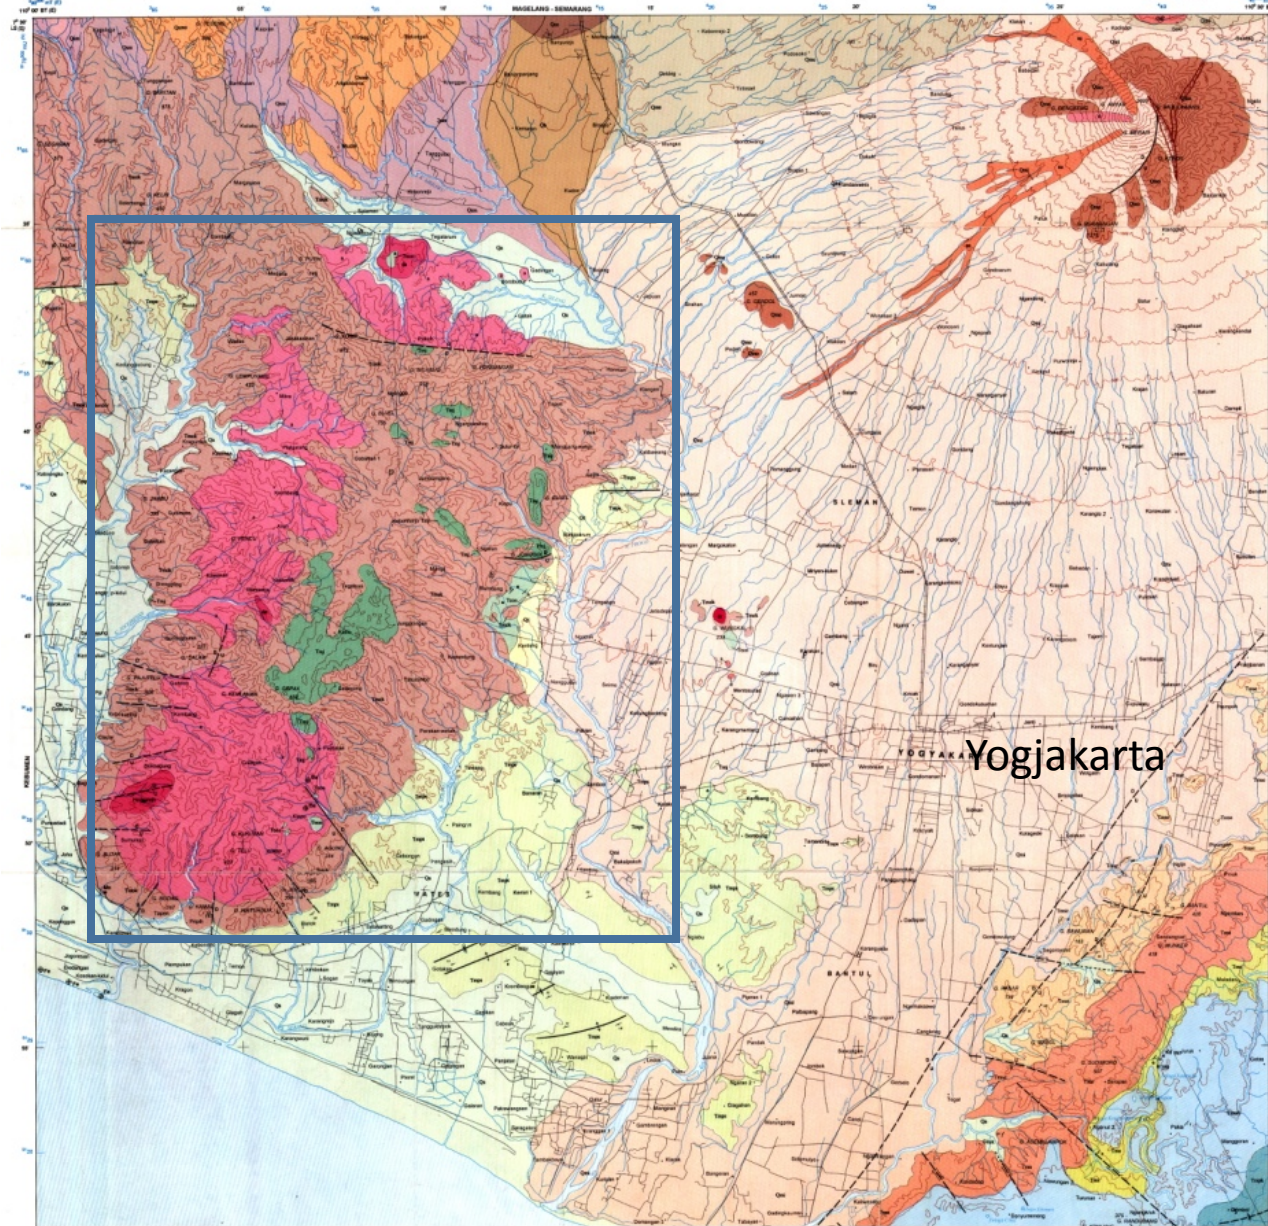

Gunung Merapi

Yogyakarta

Jalan Pandanaran

Nanggulan (Eocene)

Sentolo (Miocene)

Nanggulan (Eocene)

Jonggrangan Fm (Miocene)

Sentolo (Miocene)

Andesite

Nanggulan (Eocene)

Jonggrangan Fm (Miocene)

Sentolo (Miocene)

Search input field

Search Maps

Show search options

Find businesses, addresses and places of interest.

Print Send

More... Map Satellite Terra

Scale bar showing 10 km and 10 mi

©2010 Google - Map data ©2010 AND, MapT, Tele Atlas, Europa Technologies - Terra

Mankalihat

Samarinda

Mahakkam

Balikpapan