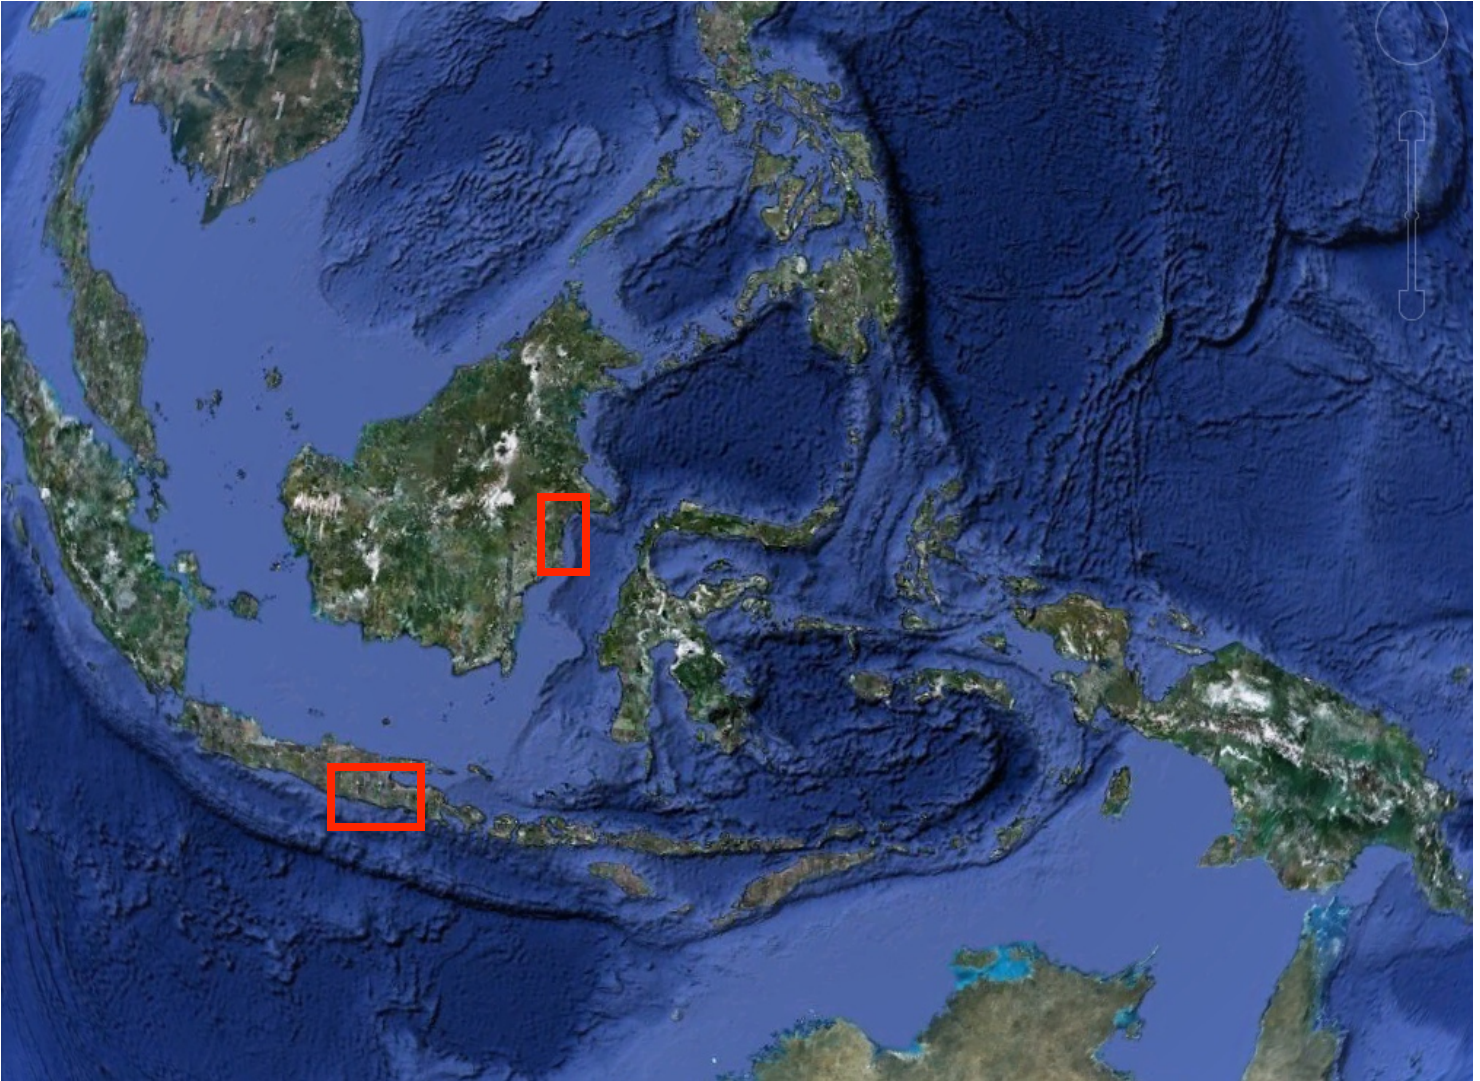

Gunung Merapi

Yogyakarta

Jalan Pandanaran

Nanggulan (Eocene)

Sentolo (Miocene)

Nanggulan (Eocene)

Jonggrangan Fm (Miocene)

Sentolo (Miocene)

Andesite

Nanggulan (Eocene)

Jonggrangan Fm (Miocene)

Sentolo (Miocene)

Search input field

Search Maps

Show search options

Find businesses, addresses and places of interest.

Print Send

More... Map Satellite Terra

Scale bar showing 10 km and 10 mi

©2010 Google - Map data ©2010 AND, MapT, Tele Atlas, Europa Technologies - Terra

Mankalihat

Samarinda

Mahakkam

Balikpapan