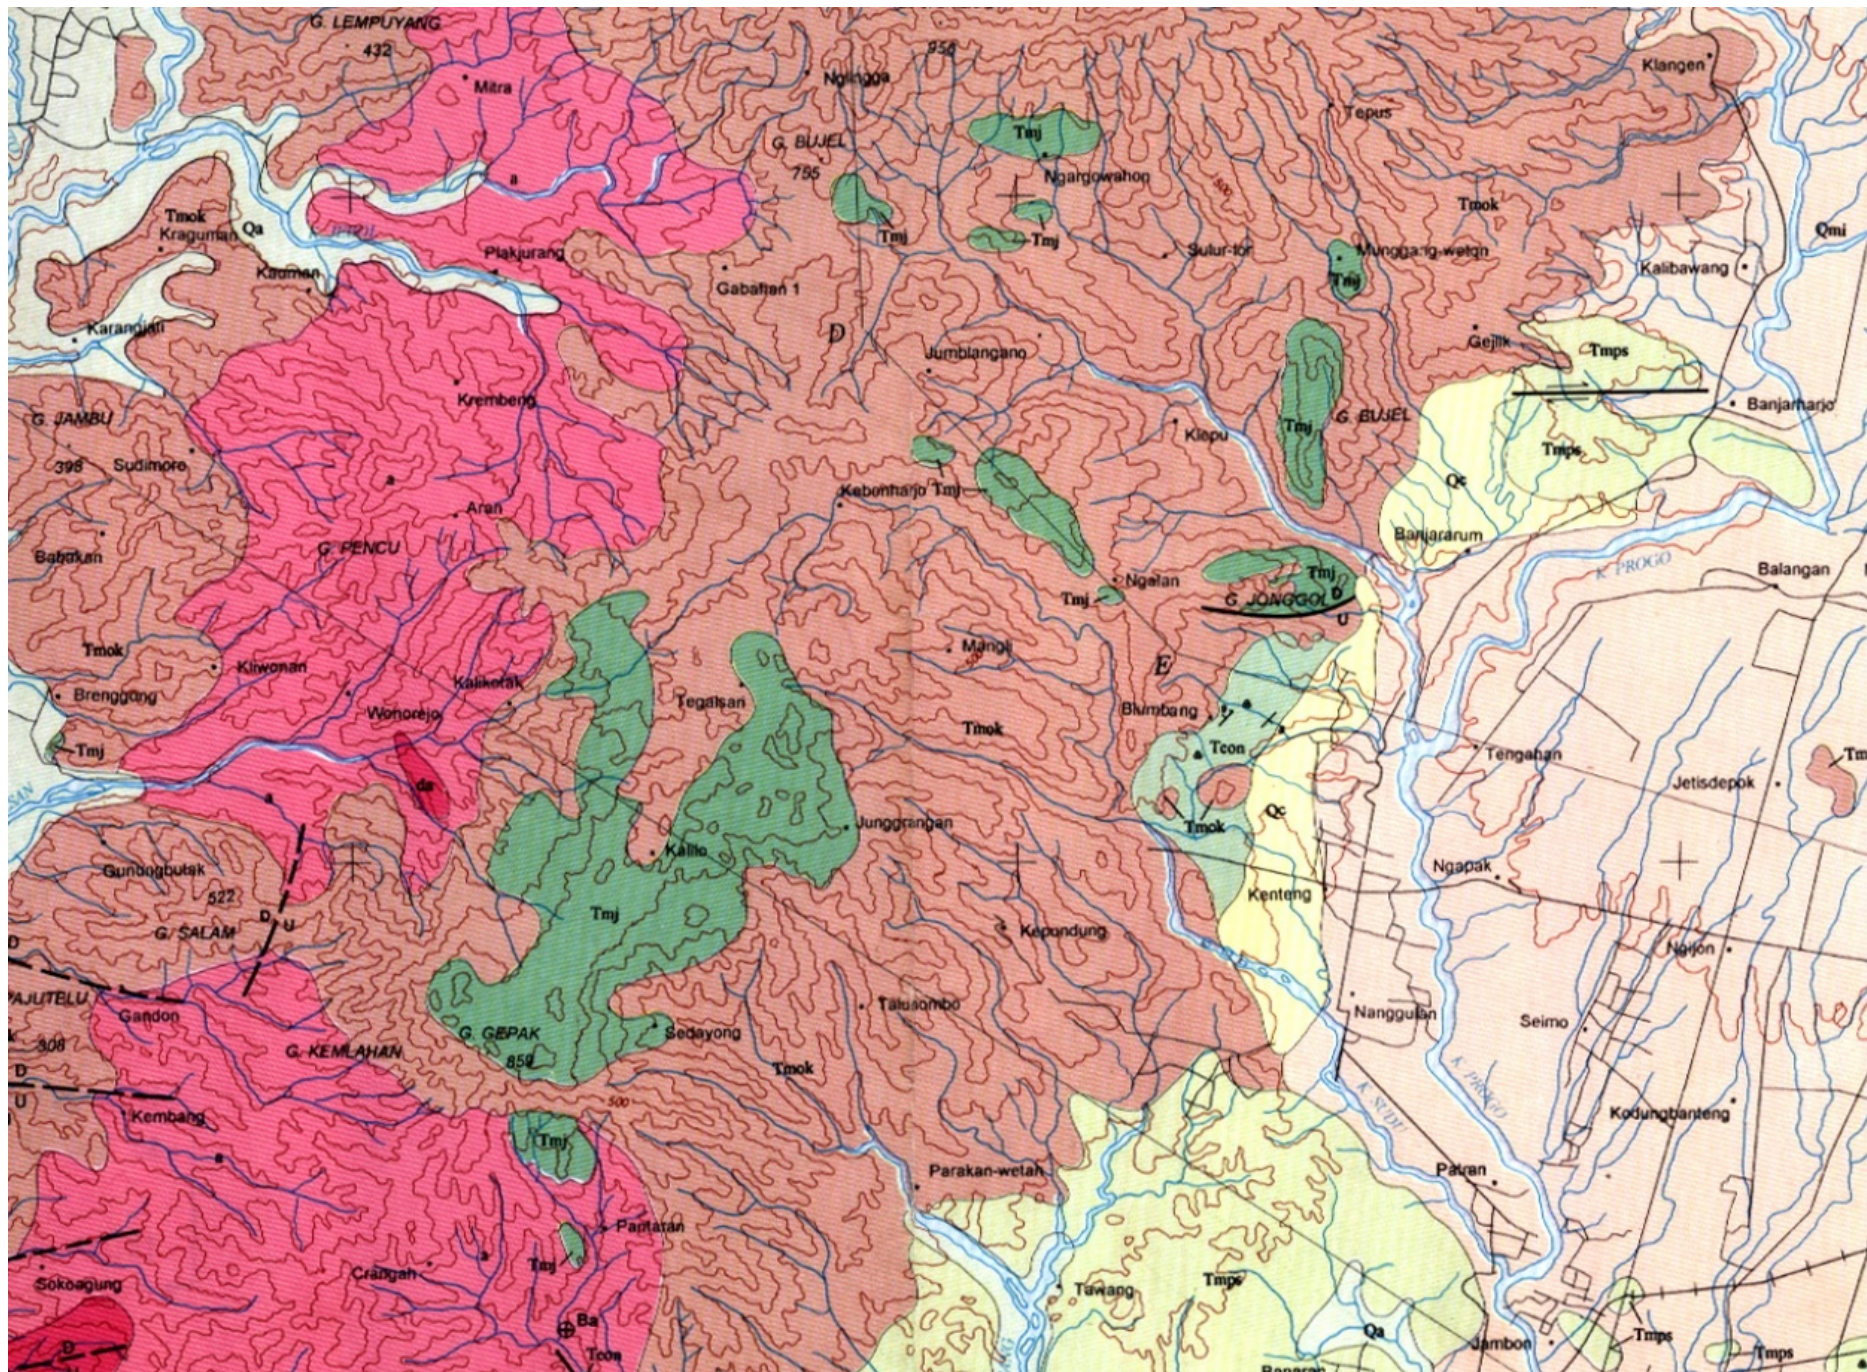

Gunung Merapi

Yogyakarta

Jalan Pandanaran

Nanggulan (Eocene)

Sentolo (Miocene)

Nanggulan (Eocene)

Jonggrangan Fm (Miocene)

Sentolo (Miocene)

Andesite

Nanggulan (Eocene)

Jonggrangan Fm (Miocene)

Sentolo (Miocene)

Search input field

Search Maps

Show search options

Find businesses, addresses and places of interest.

Print Send

More... Map Satellite Terra

Scale bar showing 10 km and 10 mi

©2010 Google - Map data ©2010 AND, MapT, Tele Atlas, Europa Technologies - Terra

Mankalihat

Samarinda

Mahakkam

Balikpapan