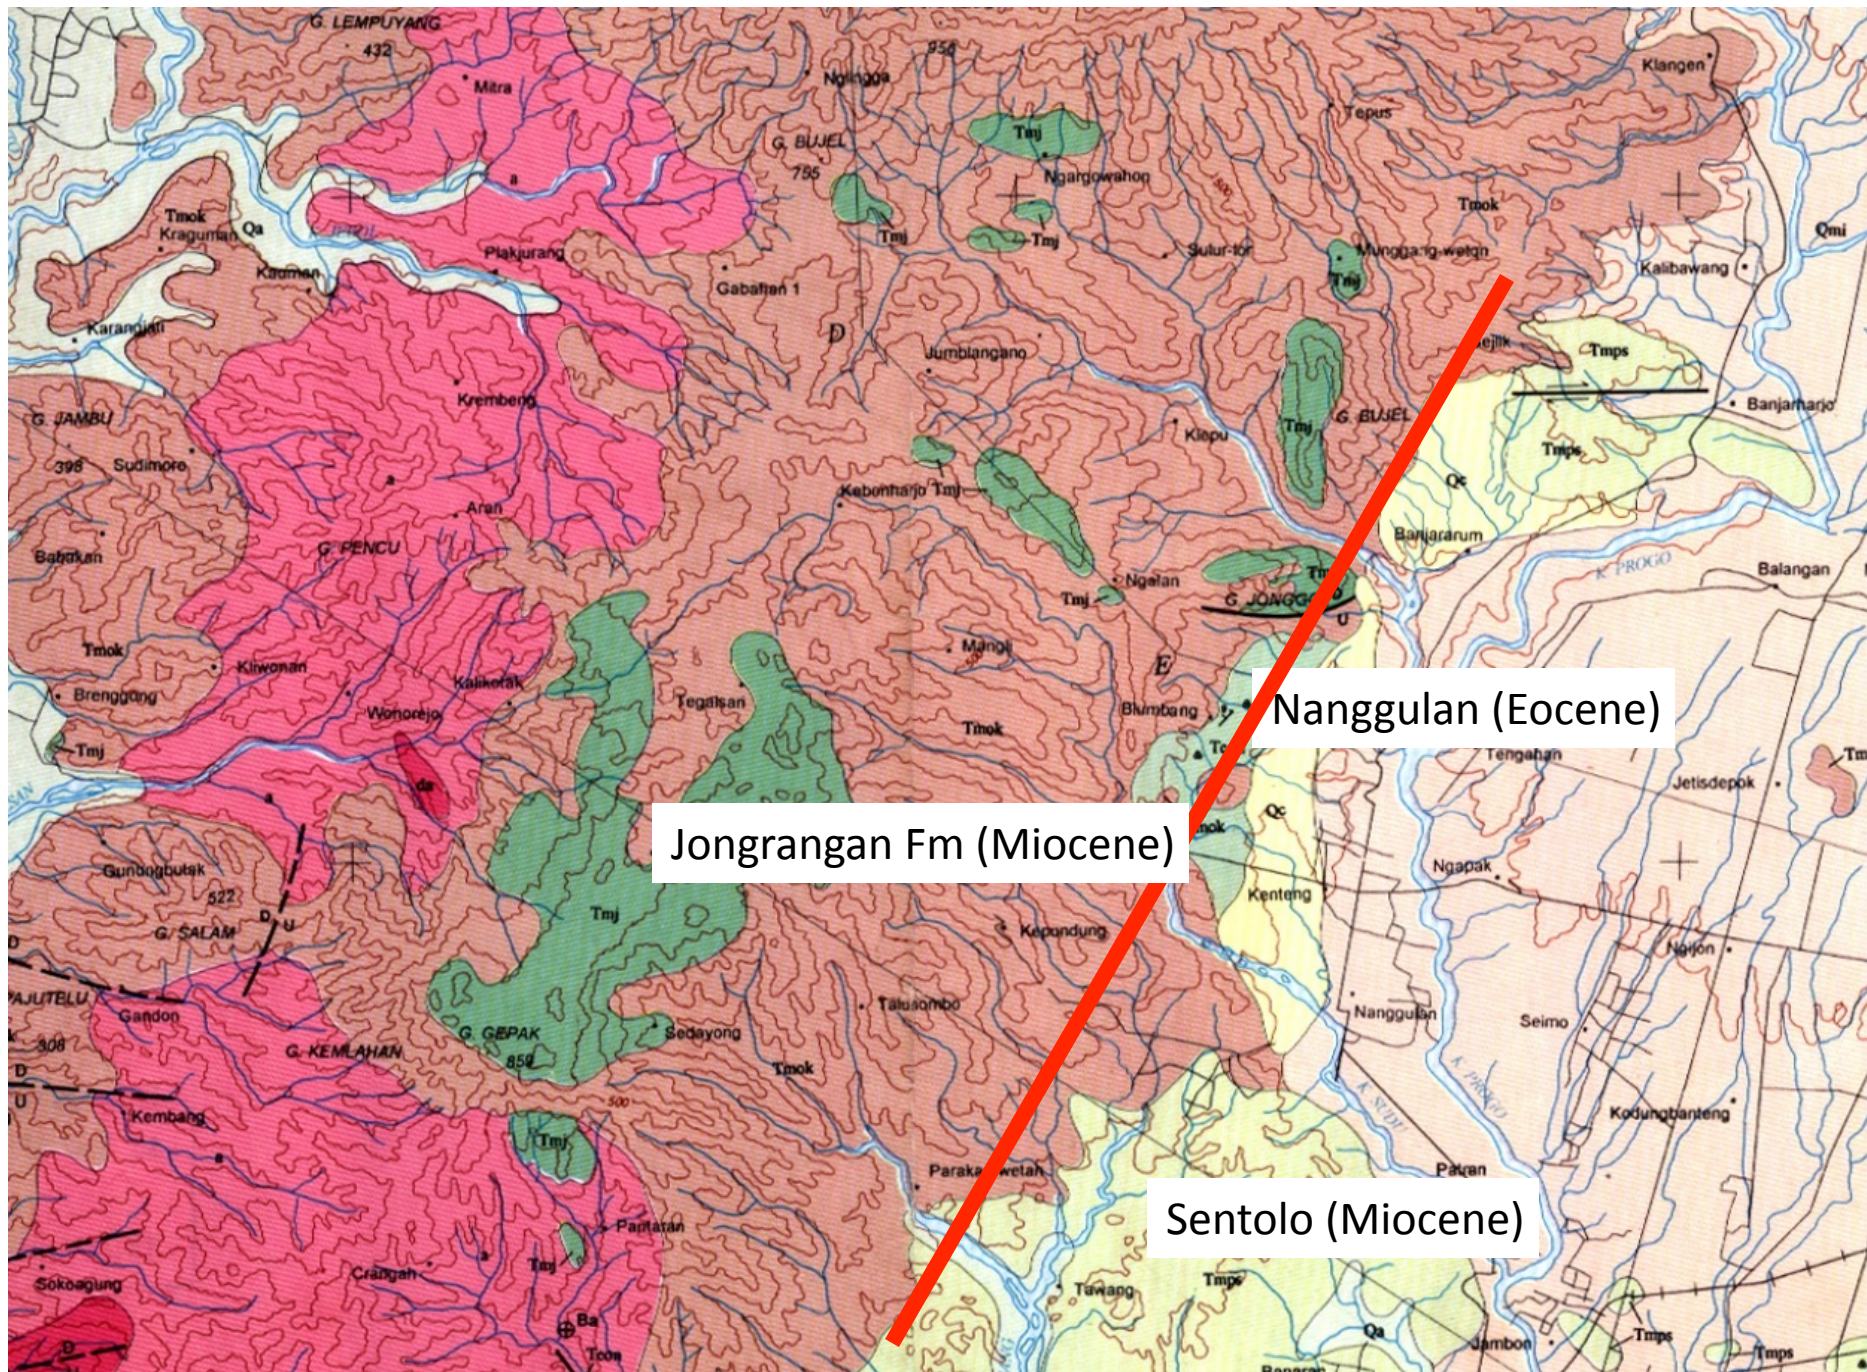

Gunung Merapi

Yogyakarta

Jalan Pandanaran

Nanggulan (Eocene)

Sentolo (Miocene)

Nanggulan (Eocene)

Jonggrangan Fm (Miocene)

Sentolo (Miocene)

Andesite

Nanggulan (Eocene)

Jonggrangan Fm (Miocene)

Sentolo (Miocene)

Search input field

Search Maps

Show search options

Find businesses, addresses and places of interest.

Print Send

More... Map Satellite Terra

Scale bar showing 10 km and 10 mi

©2010 Google - Map data ©2010 AND, MapT, Tele Atlas, Europa Technologies - Terra

Mankalihat

Samarinda

Mahakkam

Balikpapan