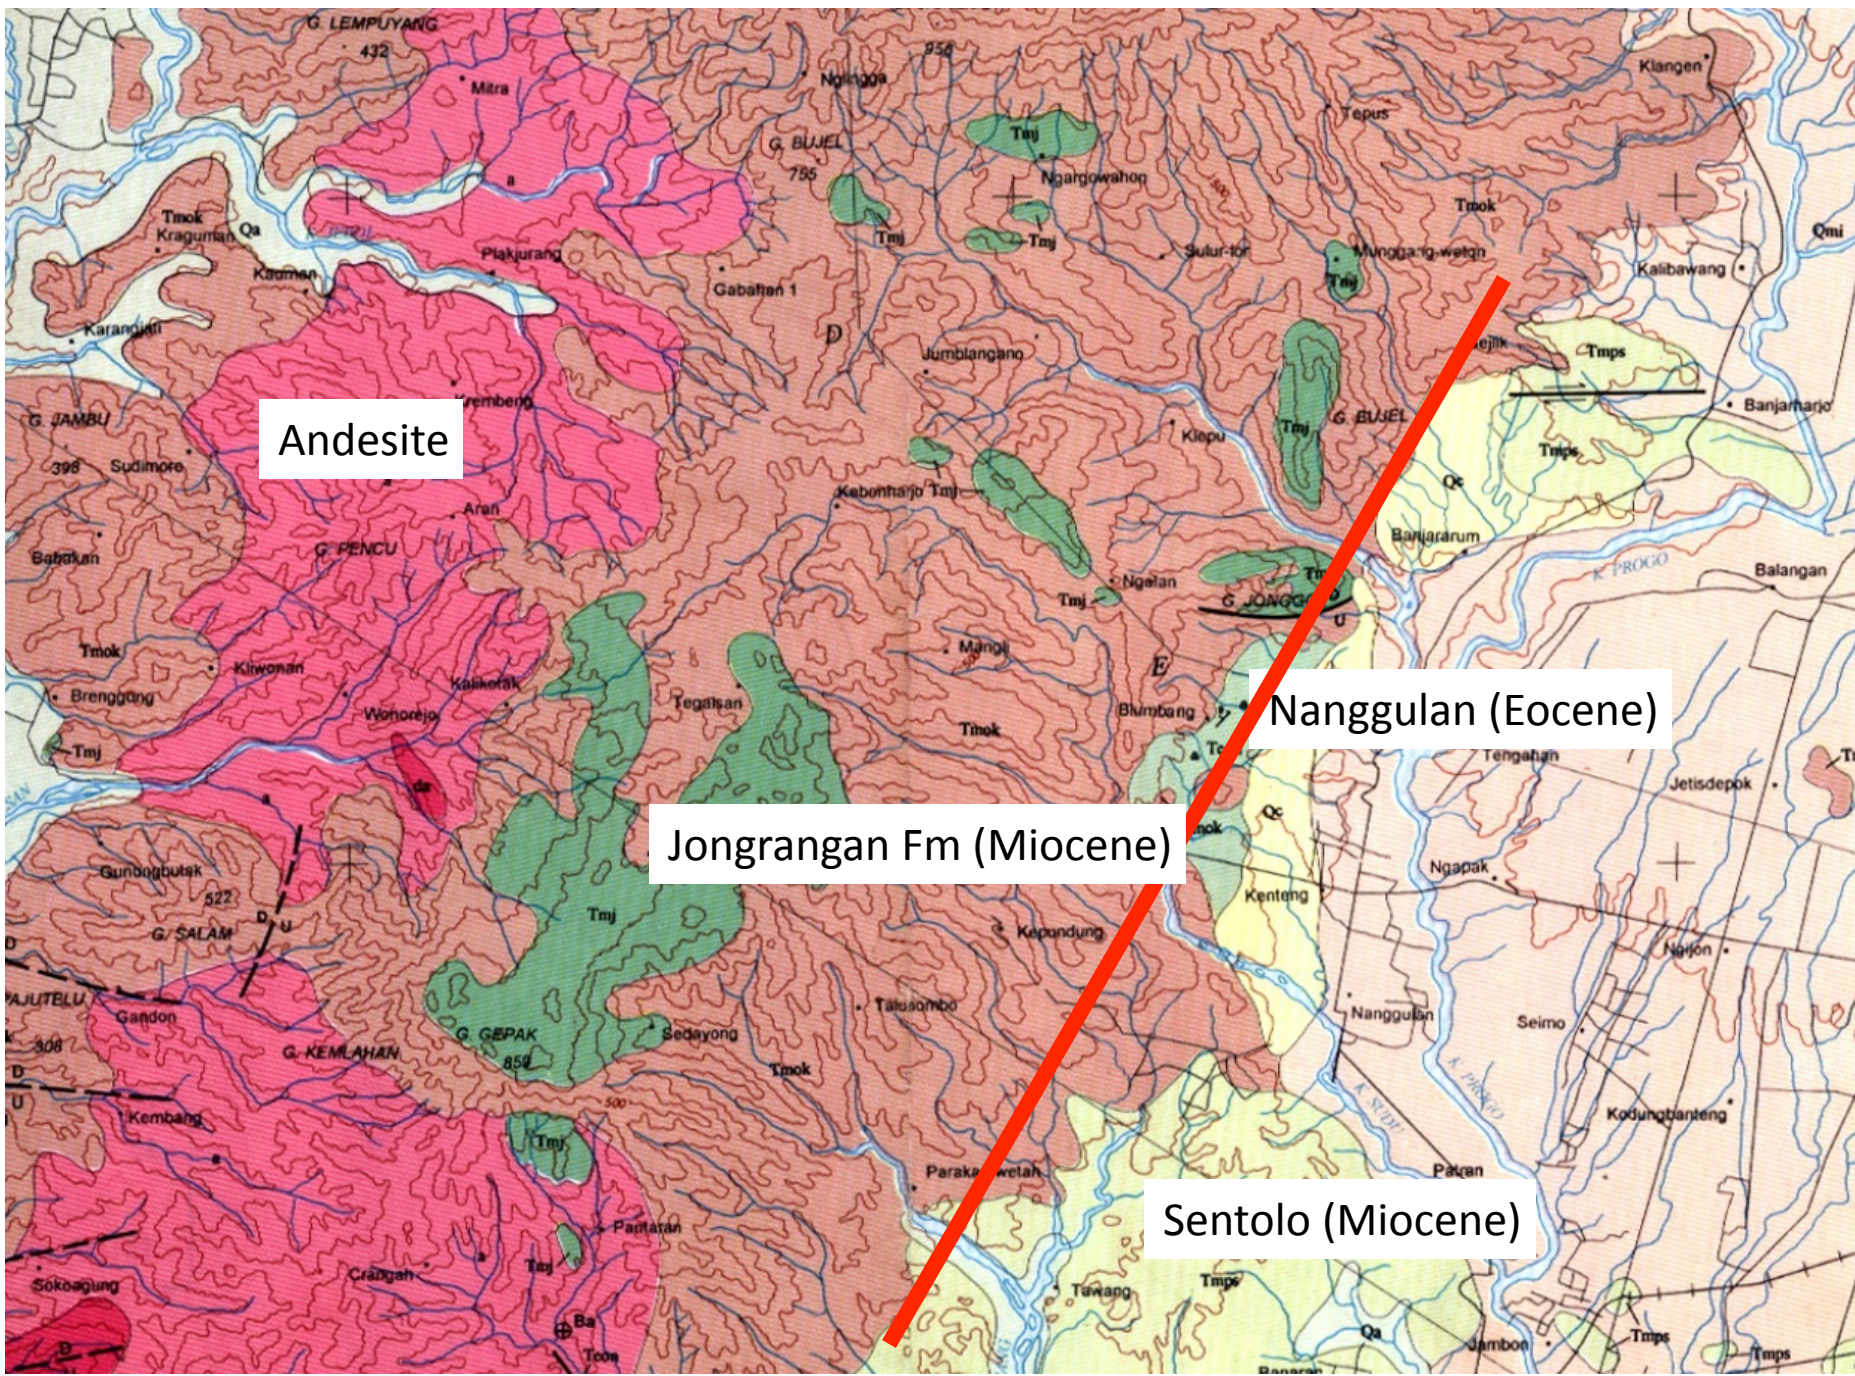

Gunung Merapi

Yogyakarta

Jalan Pandanaran

Nanggulan (Eocene)

Sentolo (Miocene)

Nanggulan (Eocene)

Jonggrangan Fm (Miocene)

Sentolo (Miocene)

Andesite

Nanggulan (Eocene)

Jonggrangan Fm (Miocene)

Sentolo (Miocene)

Search input field

Search Maps

Show search options

Find businesses, addresses and places of interest.

Print Send

More... Map Satellite Terra

Scale bar showing 10 km and 10 mi

©2010 Google - Map data ©2010 AND, MapT, Tele Atlas, Europa Technologies - Terra

Mankalihat

Samarinda

Mahakkam

Balikpapan