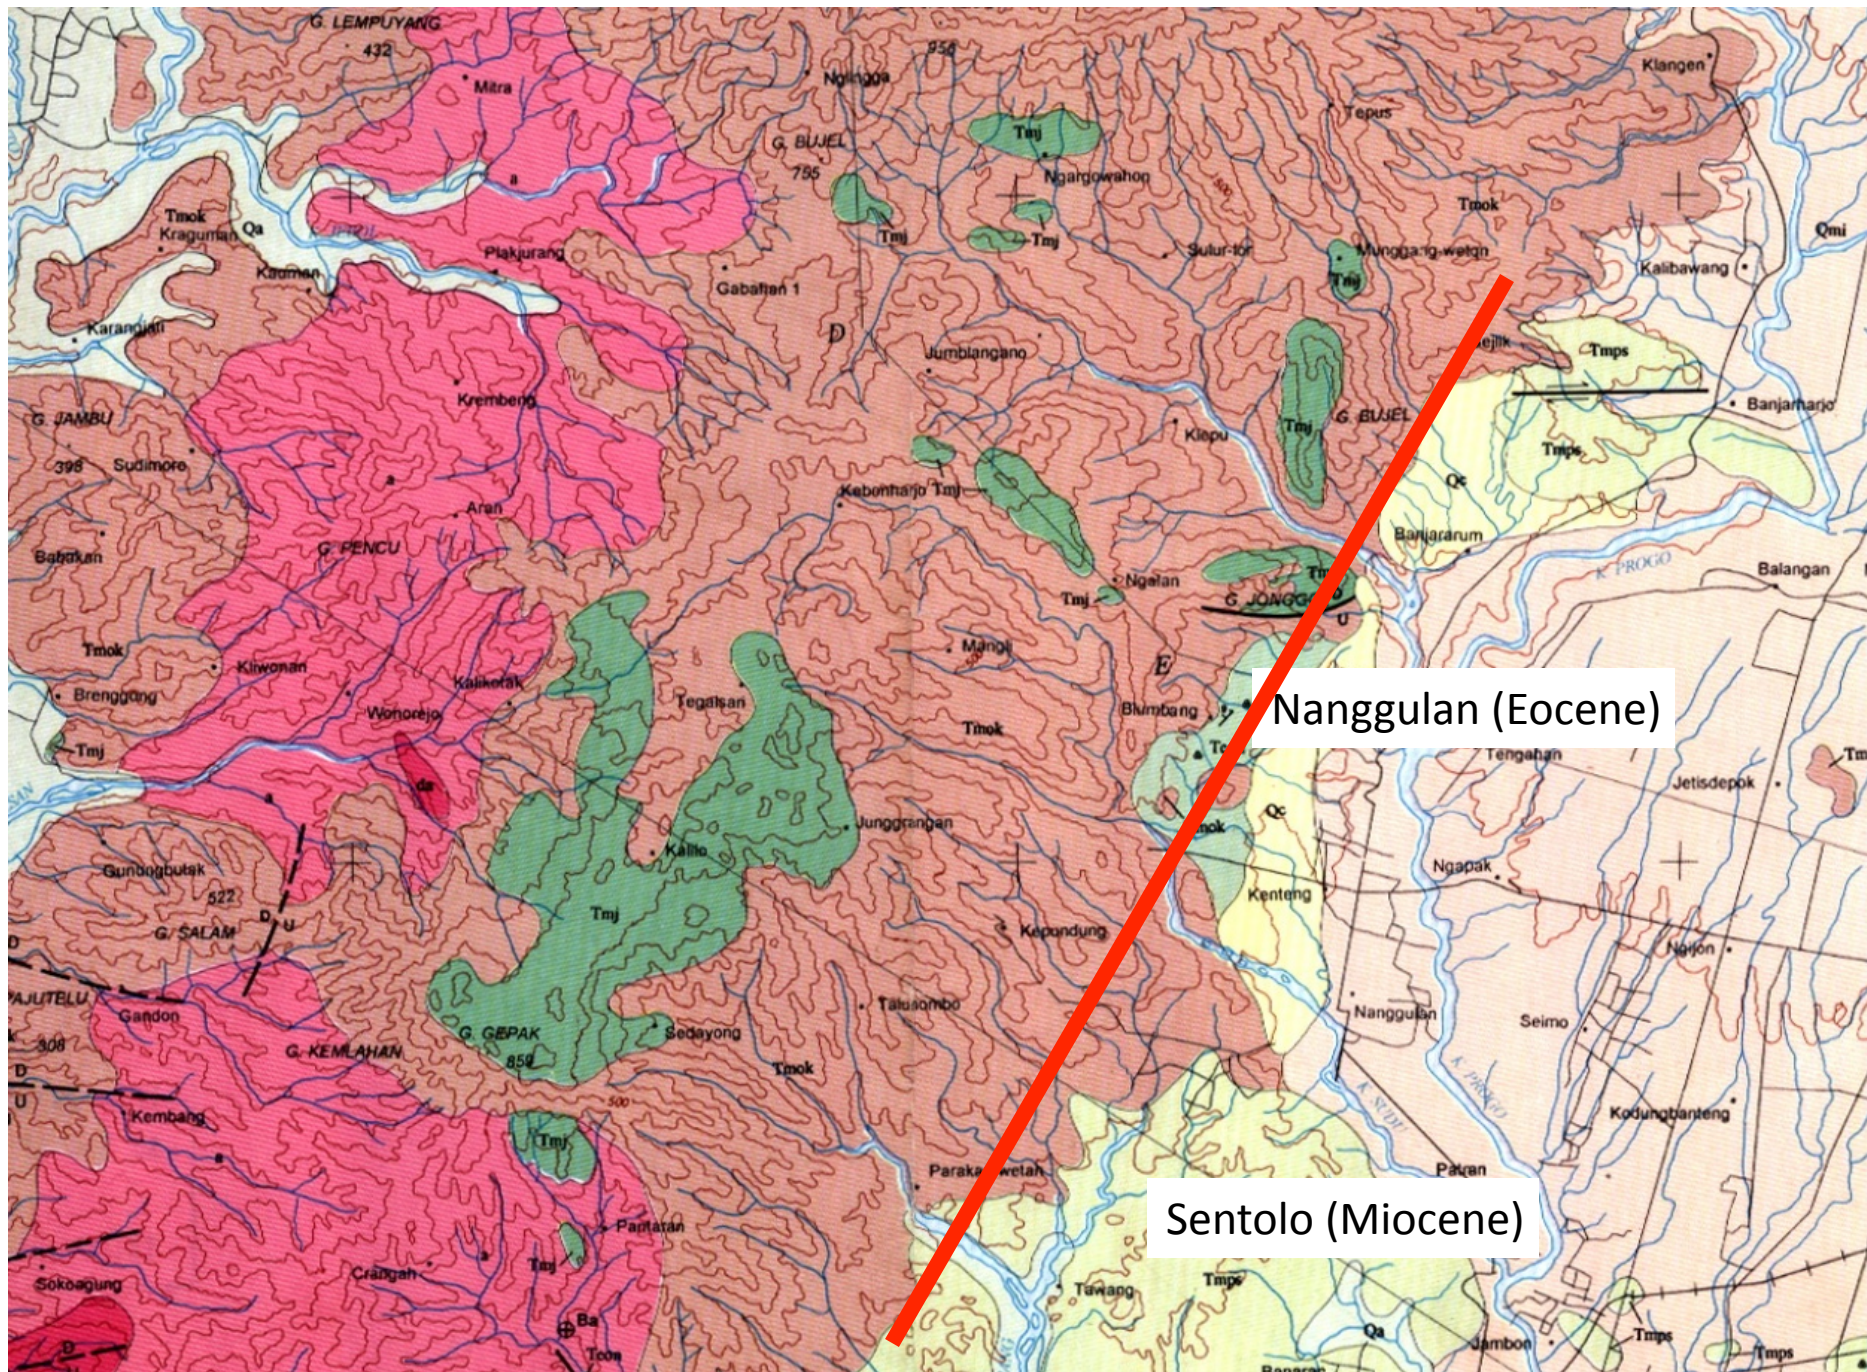

Gunung Merapi

Yogyakarta

Jalan Pandanaran

Nanggulan (Eocene)

Sentolo (Miocene)

Nanggulan (Eocene)

Jonggrangan Fm (Miocene)

Sentolo (Miocene)

Andesite

Nanggulan (Eocene)

Jonggrangan Fm (Miocene)

Sentolo (Miocene)

Search input field

Search Maps

Show search options

Find businesses, addresses and places of interest.

Print Send

More... Map Satellite Terra

Scale bar showing 10 km and 10 mi

©2010 Google - Map data ©2010 AND, MapT, Tele Atlas, Europa Technologies - Terra

Mankalihat

Samarinda

Mahakkam

Balikpapan